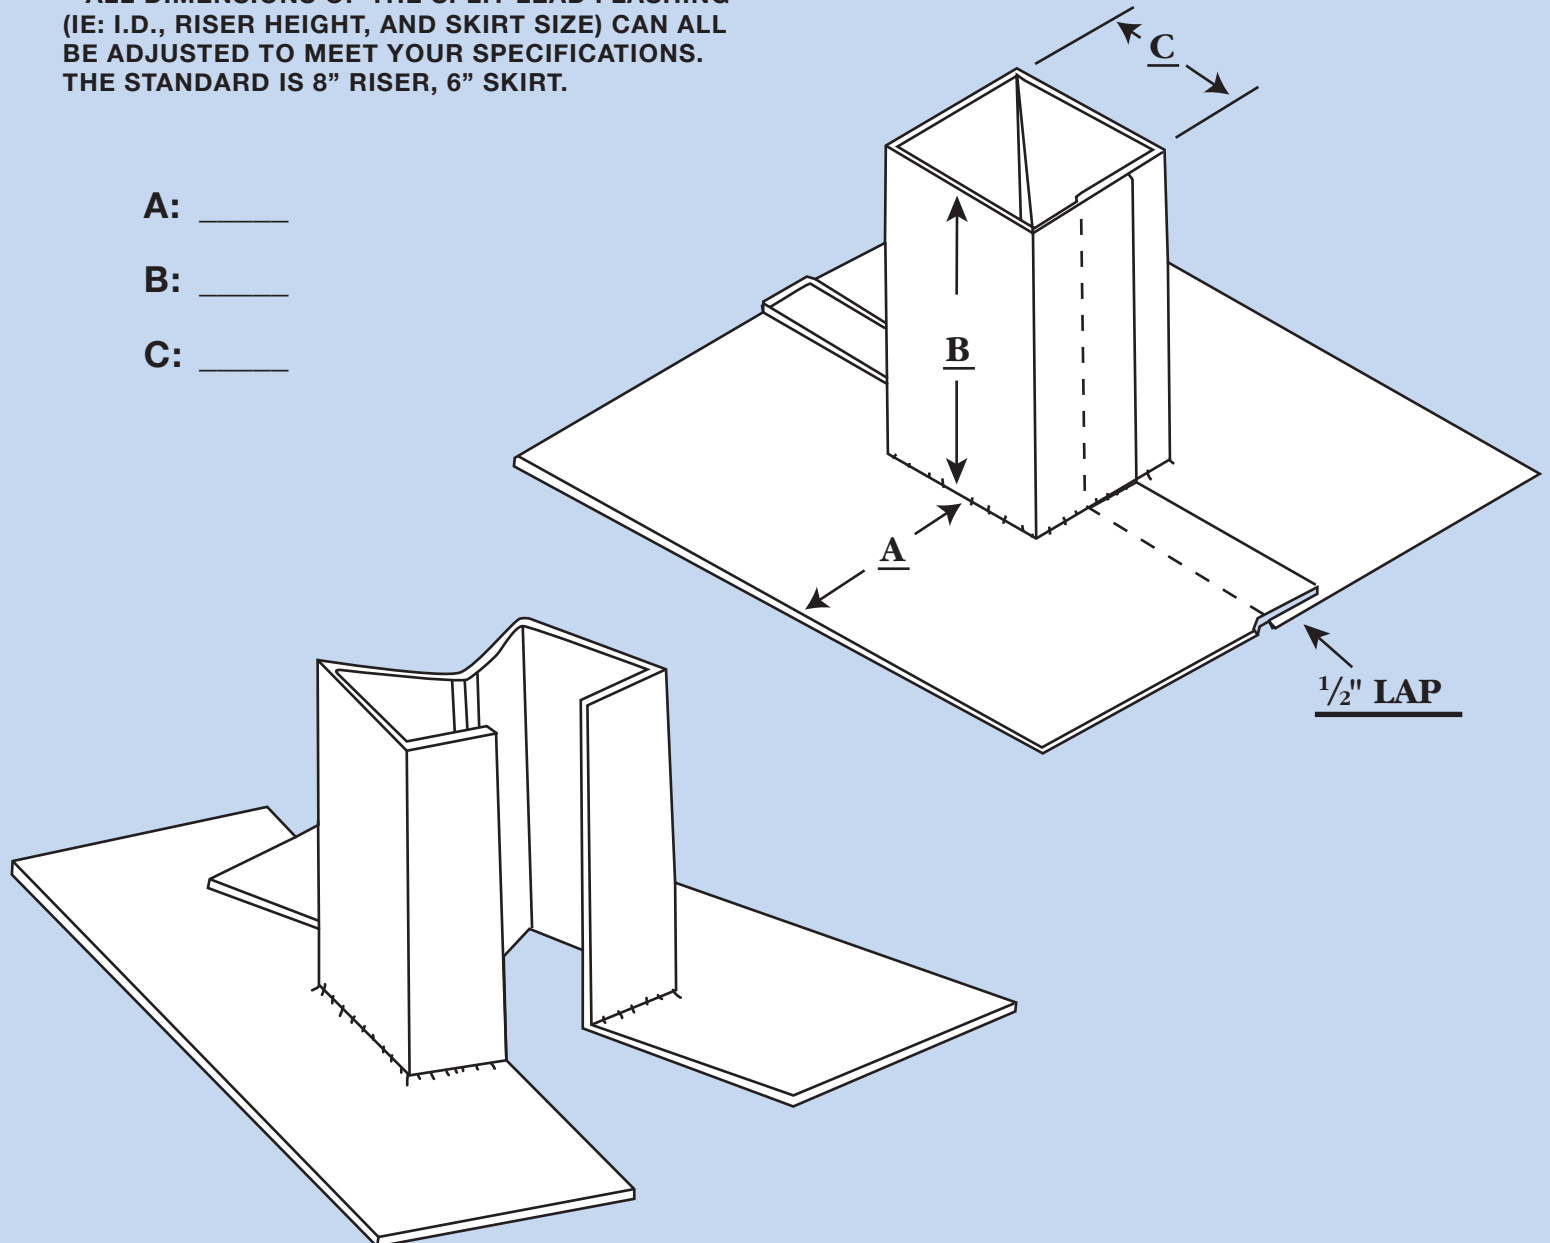

SANTA ROSA LEAD PRODUCTS

33 SOUTH UNIVERSITY STREET HEALDSBURG, CA 95448

P: 707-431-7757 / F: 707-431-1749

4# SQUARE SPLIT LEAD FLASHING

****ALL DIMENSIONS OF THE SPLIT LEAD FLASHING (IE: I.D., RISER HEIGHT, AND SKIRT SIZE) CAN ALL BE ADJUSTED TO MEET YOUR SPECIFICATIONS. THE STANDARD IS 8" RISER, 6" SKIRT.**

A: _____

B: _____

C: _____

SPLIT LEAD FLASHING - ALLOWS FOR INSTALLATION AROUND EXISTING SQUARE TUBING OR MULTIPLE LINES IN ONE AREA. OPEN IT UP, WRAP IT AROUND YOUR WORK, CLOSE AND SOLDER. ALL JOINTS ARE OVERLAPPED TO EASE FIELD SOLDERING. NO BUTT JOINTS.