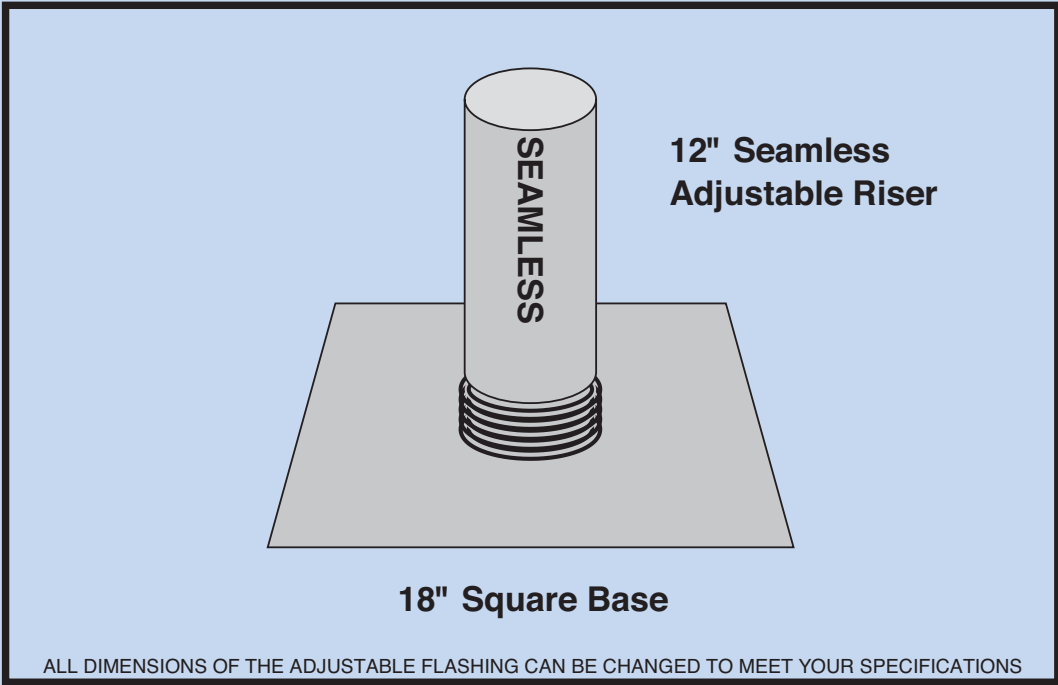

SANTA ROSA LEAD PRODUCTS  
33 SOUTH UNIVERSITY STREET HEALDSBURG, CA 95448  
P: 707-431-7757 / F: 707-431-1749

**4# ADJUSTABLE LEAD FLASHINGS**

**4# ADJUSTABLE LEAD FLASHING**

TYPICALLY USED ON RESIDENTIAL APPLICATIONS, THE ADJUSTABLE FLASHING MEETS THE MINIMUM BASE SIZE IN MOST AREAS (CHECK YOUR LOCAL CODES). THE ADJUSTABLE RISER ALLOWS FOR MULTIPLE PITCHES. FLASHING IS GOOD UP TO APPROXIMATELY 4/12 - 5/12 PITCH. IF THE PITCH ON THE ROOF IS MORE EXTREME, THE FLASHING CAN EASILY BE MANUFACTURED TO CUSTOMER SPECIFICATIONS.

**FLASHING SPECIFICATIONS:**

12" SEAMLESS 4# ADJ. RISER  
4# LEAD BASE - 18" x 18"